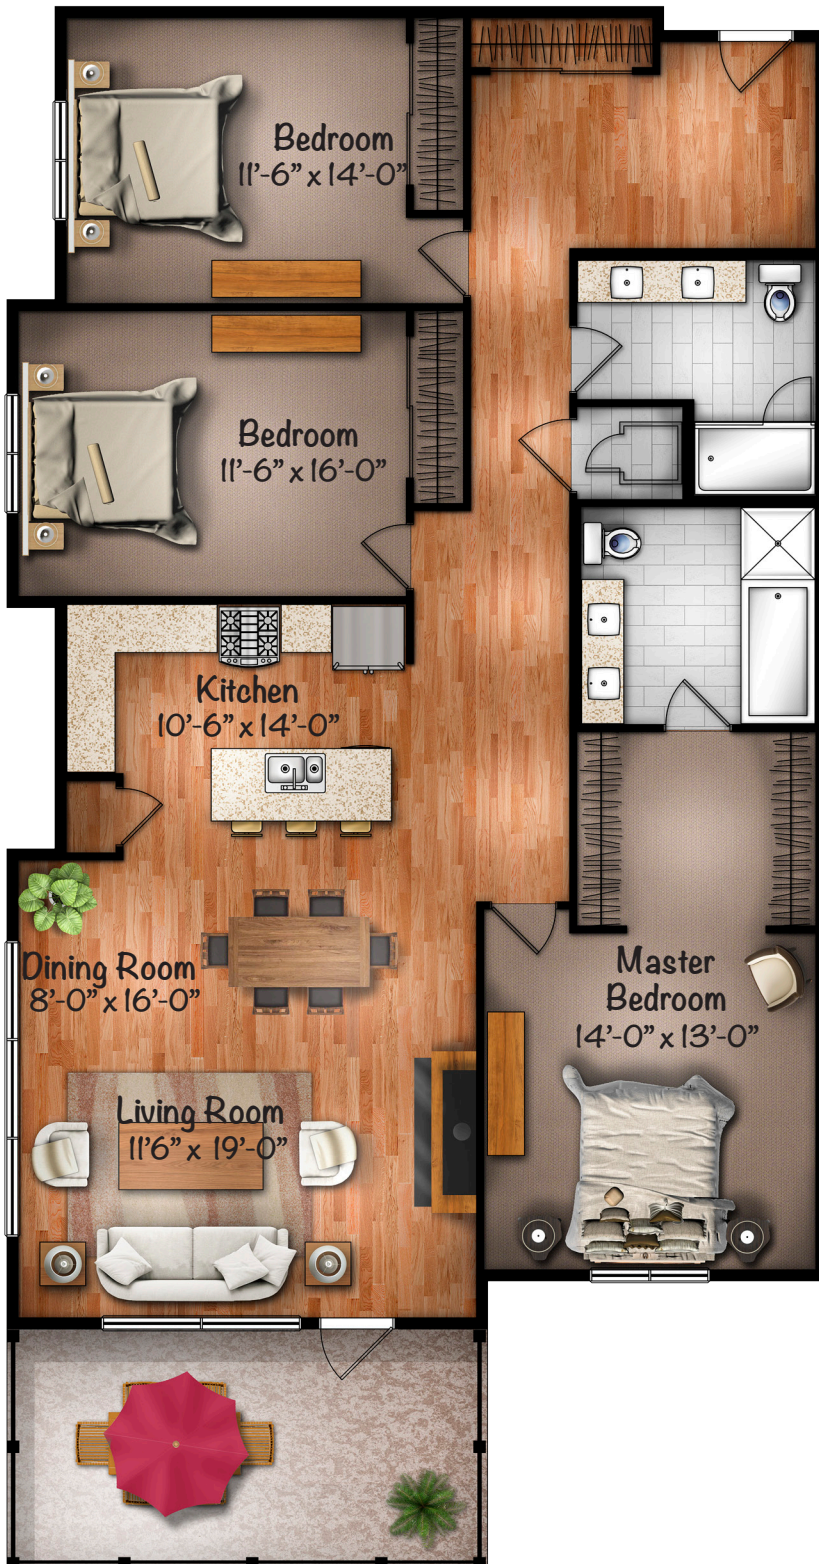

# WHITE SPRUCE LODGE

LUXURY LIVING AT SPRING CREEK

## 209

1,790 SQ FT  
3 BEDROOM  
2 BATHROOM  
UNIT TYPE H-M