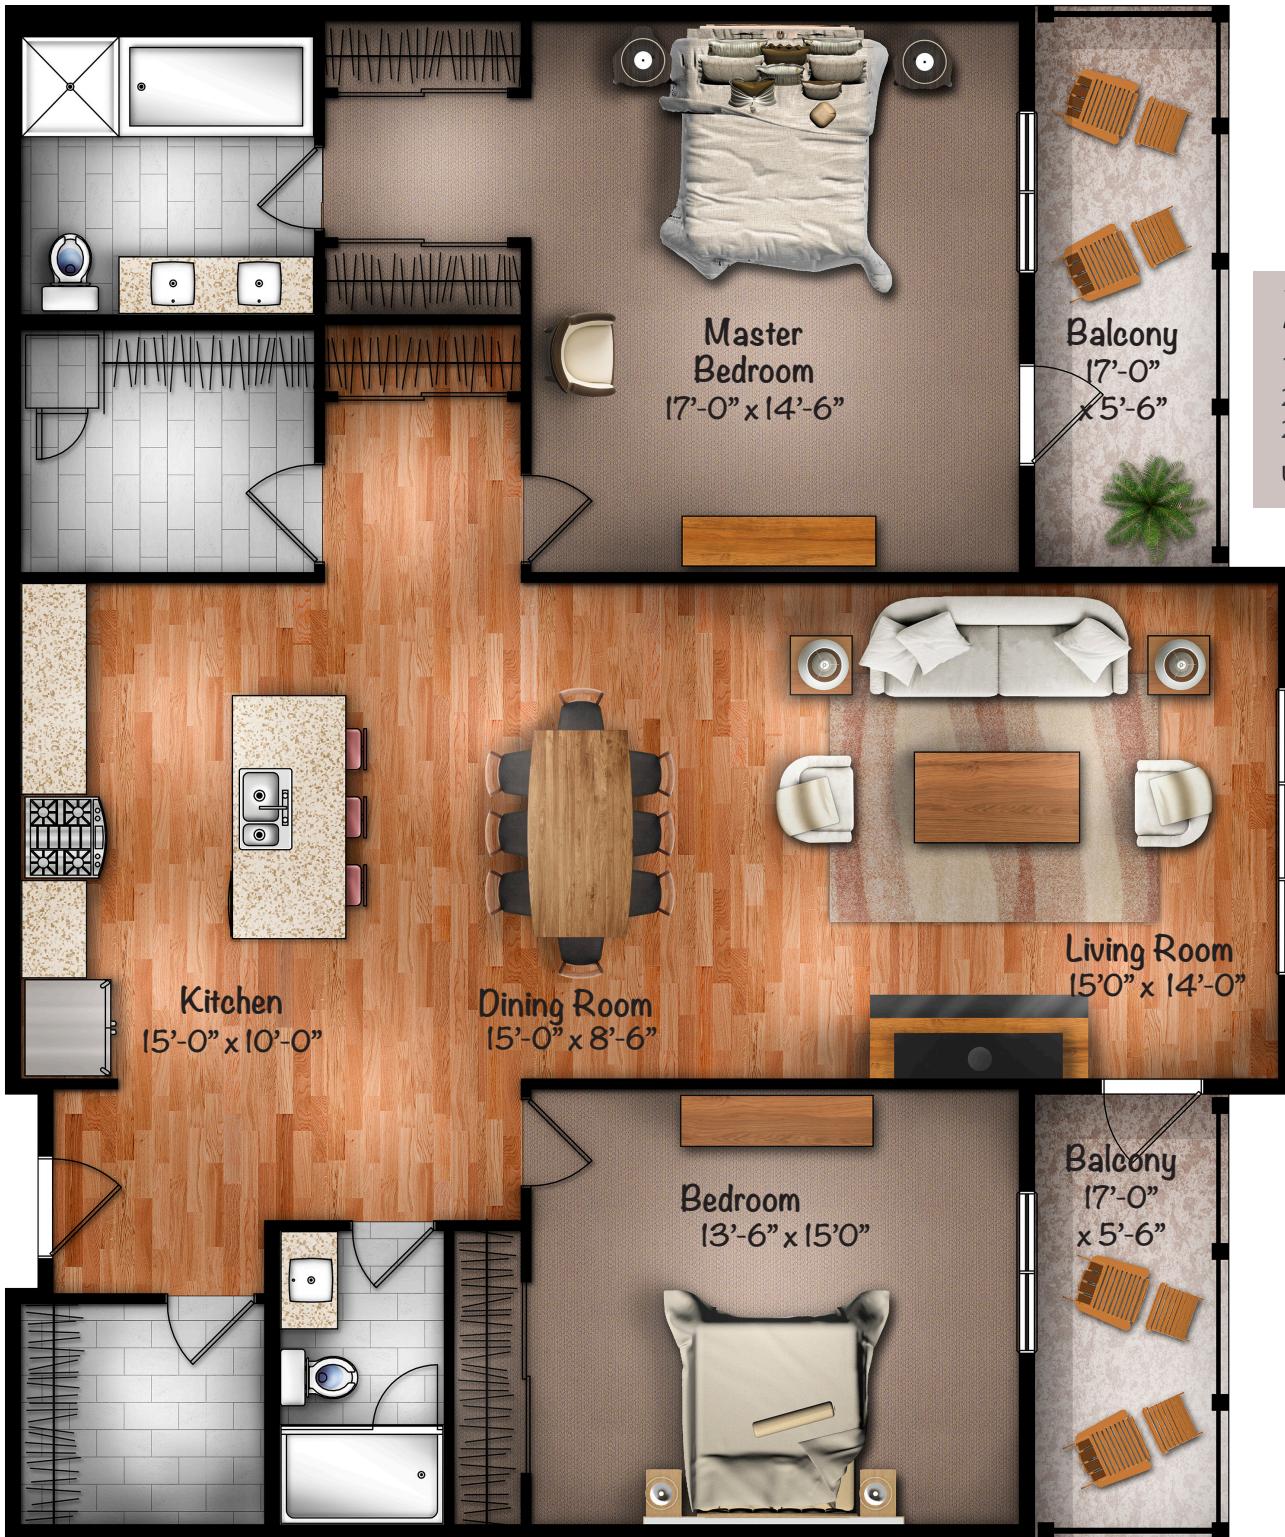

WHITE SPRUCE LODGE

LUXURY LIVING AT SPRING CREEK

301

1,619 SQ FT
2 BEDROOM
2 BATHROOM
UNIT TYPE J