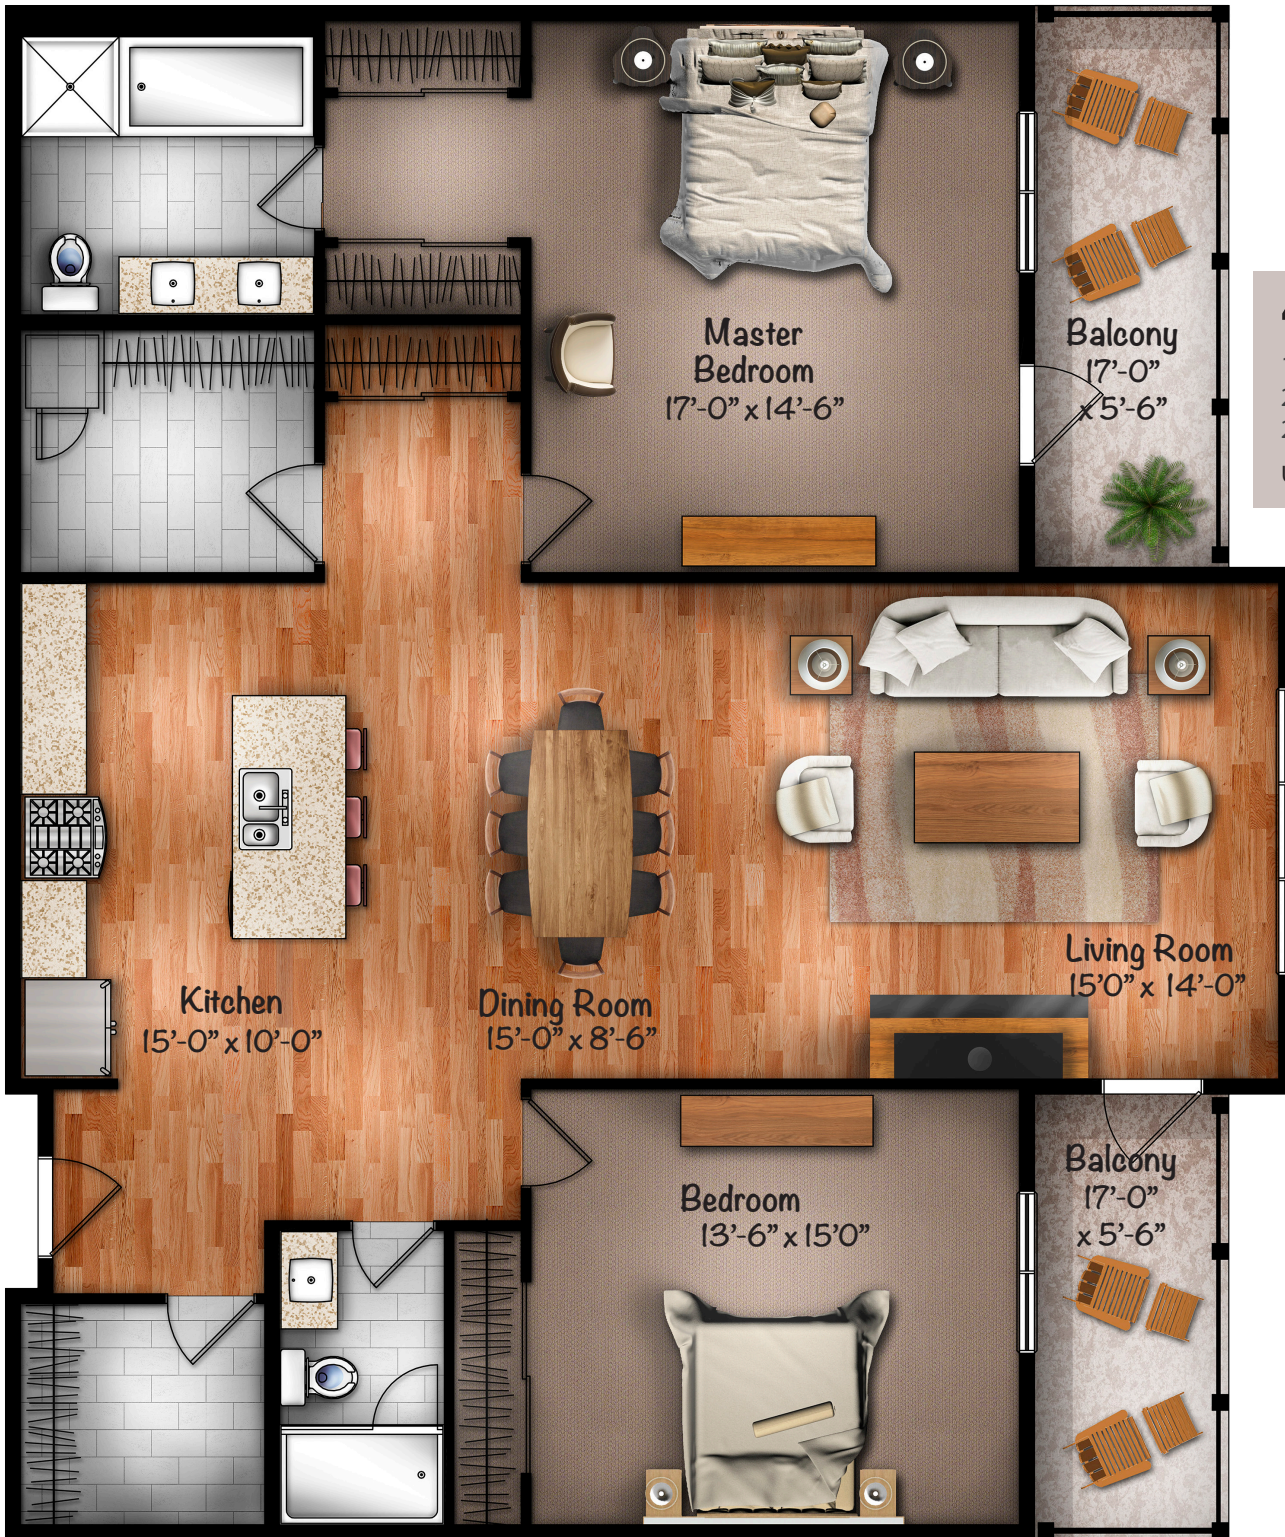

WHITE SPRUCE LODGE

LUXURY LIVING AT SPRING CREEK

401

1,619 SQ FT
2 BEDROOM
2 BATHROOM
UNIT TYPE J