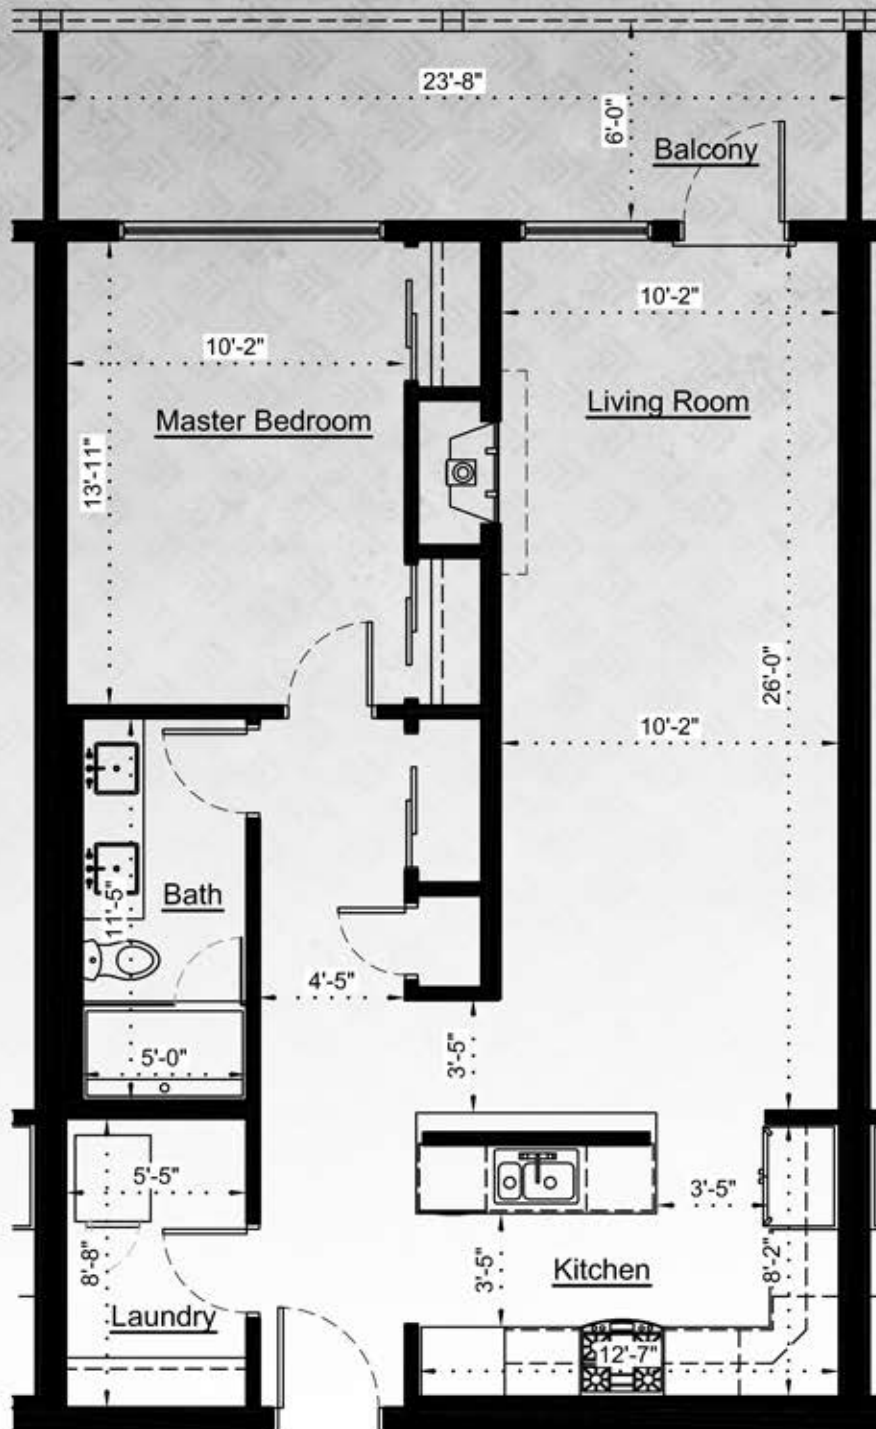

ROCKY MOUNTAIN HOME OWNERSHIP YOUR WAY

RESIDENCES AT TAMARACK

205

868 sq ft

1 bdrm
1 bath

FLOOR PLANS

Square footage and unit plans are approximate and subject to change at any time.