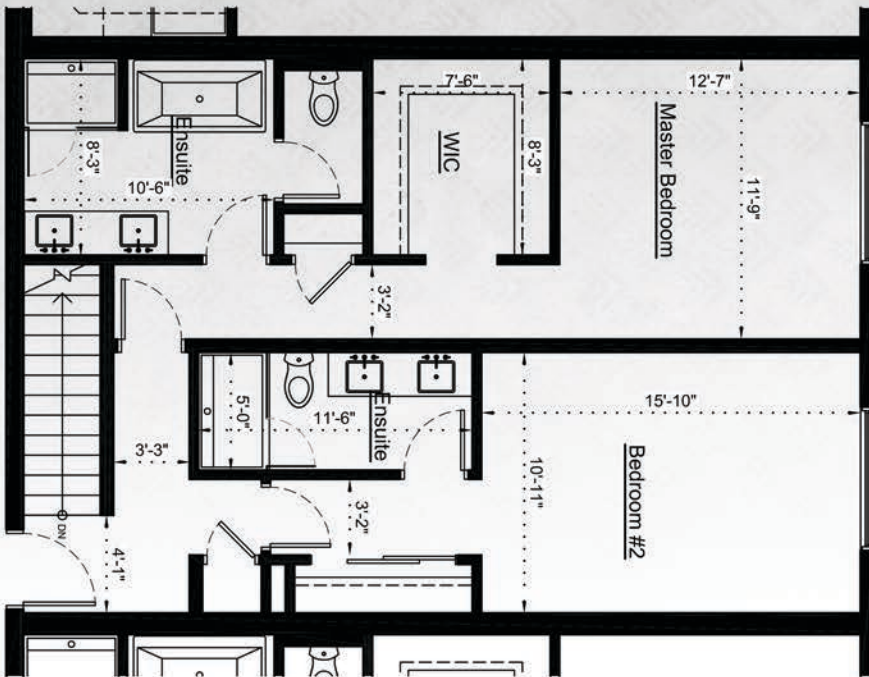

ROCKY MOUNTAIN HOME OWNERSHIP YOUR WAY

RESIDENCES
AT TAMARACK

303

1656 sq ft
2 LEVEL

2 bdrm
2.5 bath

UPPER LEVEL

FLOOR PLANS