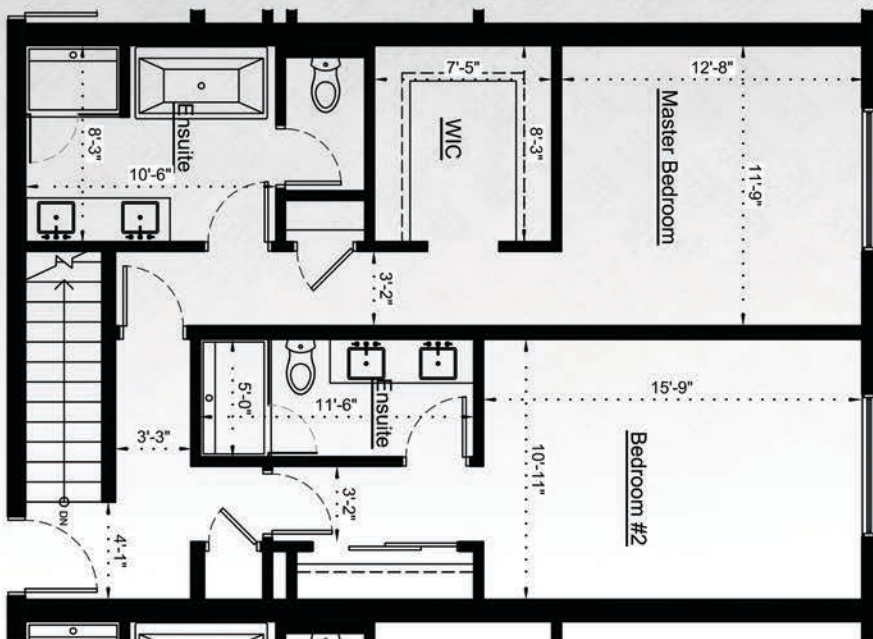

ROCKY MOUNTAIN HOME OWNERSHIP YOUR WAY

RESIDENCES AT TAMARACK

304

1656 sq ft
2 LEVEL

2 bdrm
2.5 bath

UPPER LEVEL

FLOOR PLANS

Square footage and unit plans are approximate and subject to change at any time.