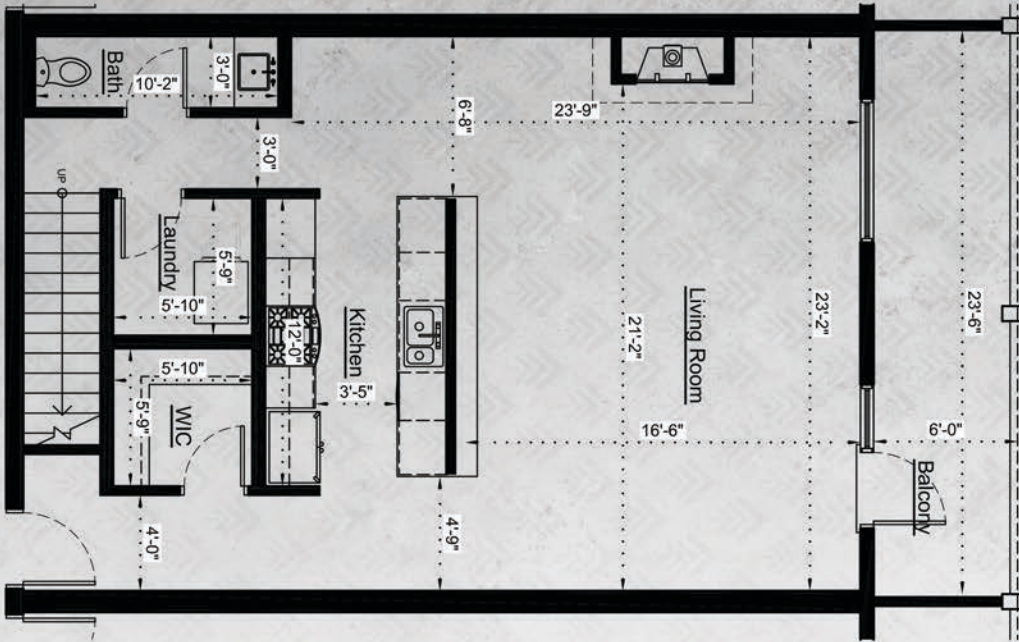

ROCKY MOUNTAIN HOME OWNERSHIP YOUR WAY

RESIDENCES AT TAMARACK

305

1728 sq ft
2 LEVEL

2 bdrm
2.5 bath

UPPER
LEVEL

FLOOR PLANS

Square footage and unit plans are approximate and subject to change at any time.