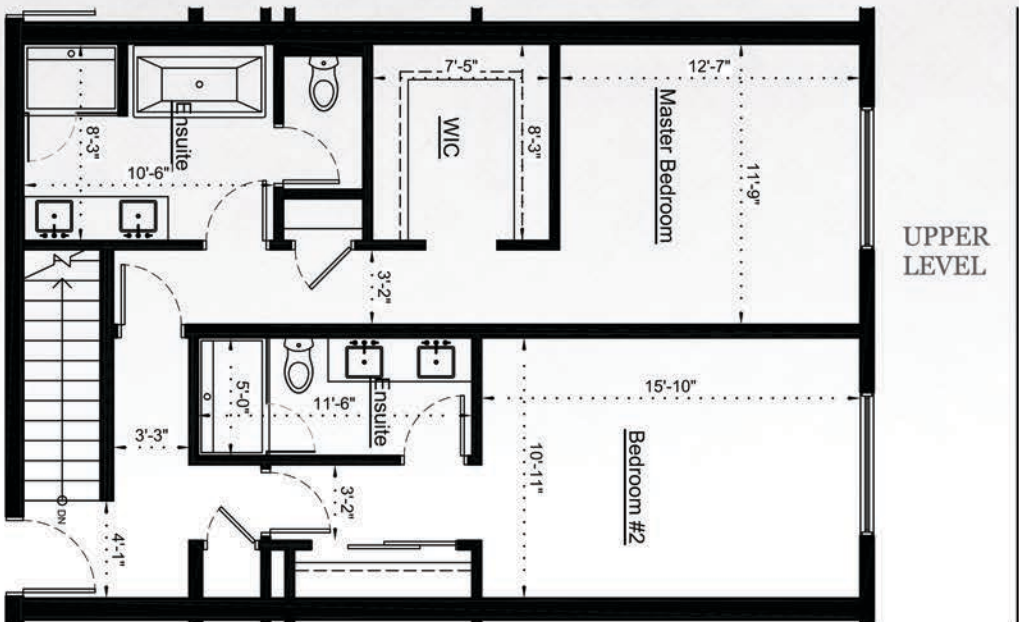

ROCKY MOUNTAIN HOME OWNERSHIP YOUR WAY

RESIDENCES AT TAMARACK

305

1728 sq ft
2 LEVEL

2 bdrm
2.5 bath

UPPER
LEVEL

FLOOR PLANS

Square footage and unit plans are approximate and subject to change at any time.