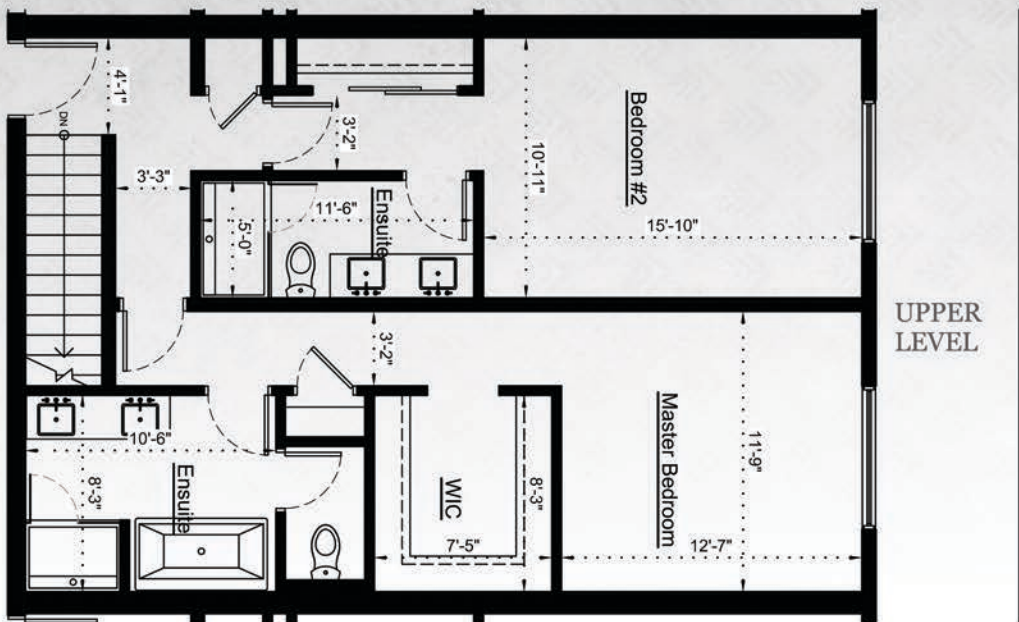

ROCKY MOUNTAIN HOME OWNERSHIP YOUR WAY

RESIDENCES AT TAMARACK

306

1656 sq ft
2 LEVEL

2 bdrm
2.5 bath

UPPER LEVEL

FLOOR PLANS

Square footage and unit plans are approximate and subject to change at any time.