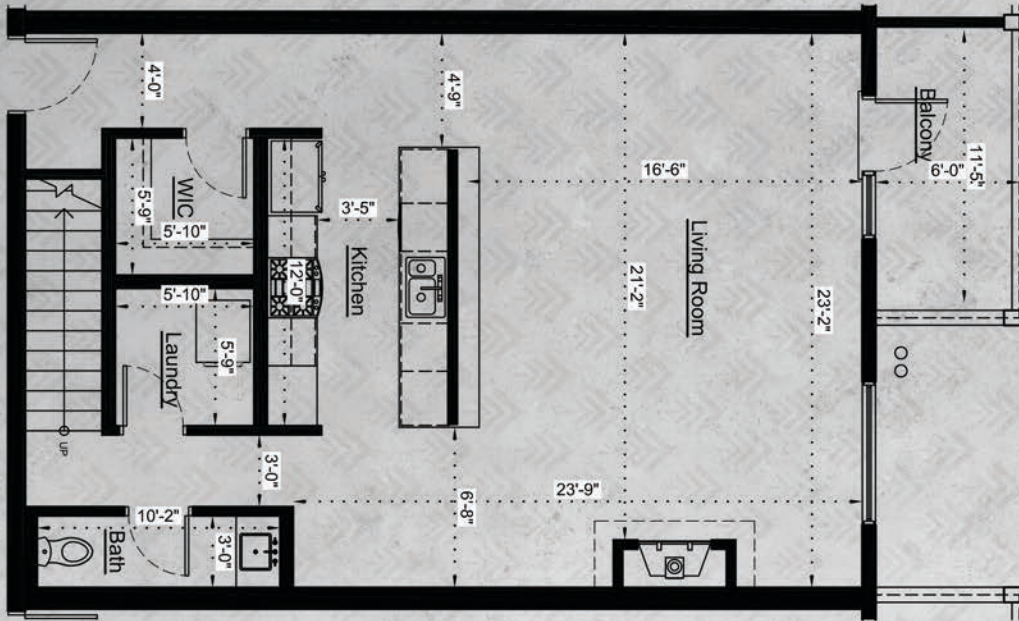

ROCKY MOUNTAIN HOME OWNERSHIP YOUR WAY

RESIDENCES AT TAMARACK

306

1656 sq ft
2 LEVEL

2 bdrm
2.5 bath

UPPER LEVEL

FLOOR PLANS

Square footage and unit plans are approximate and subject to change at any time.