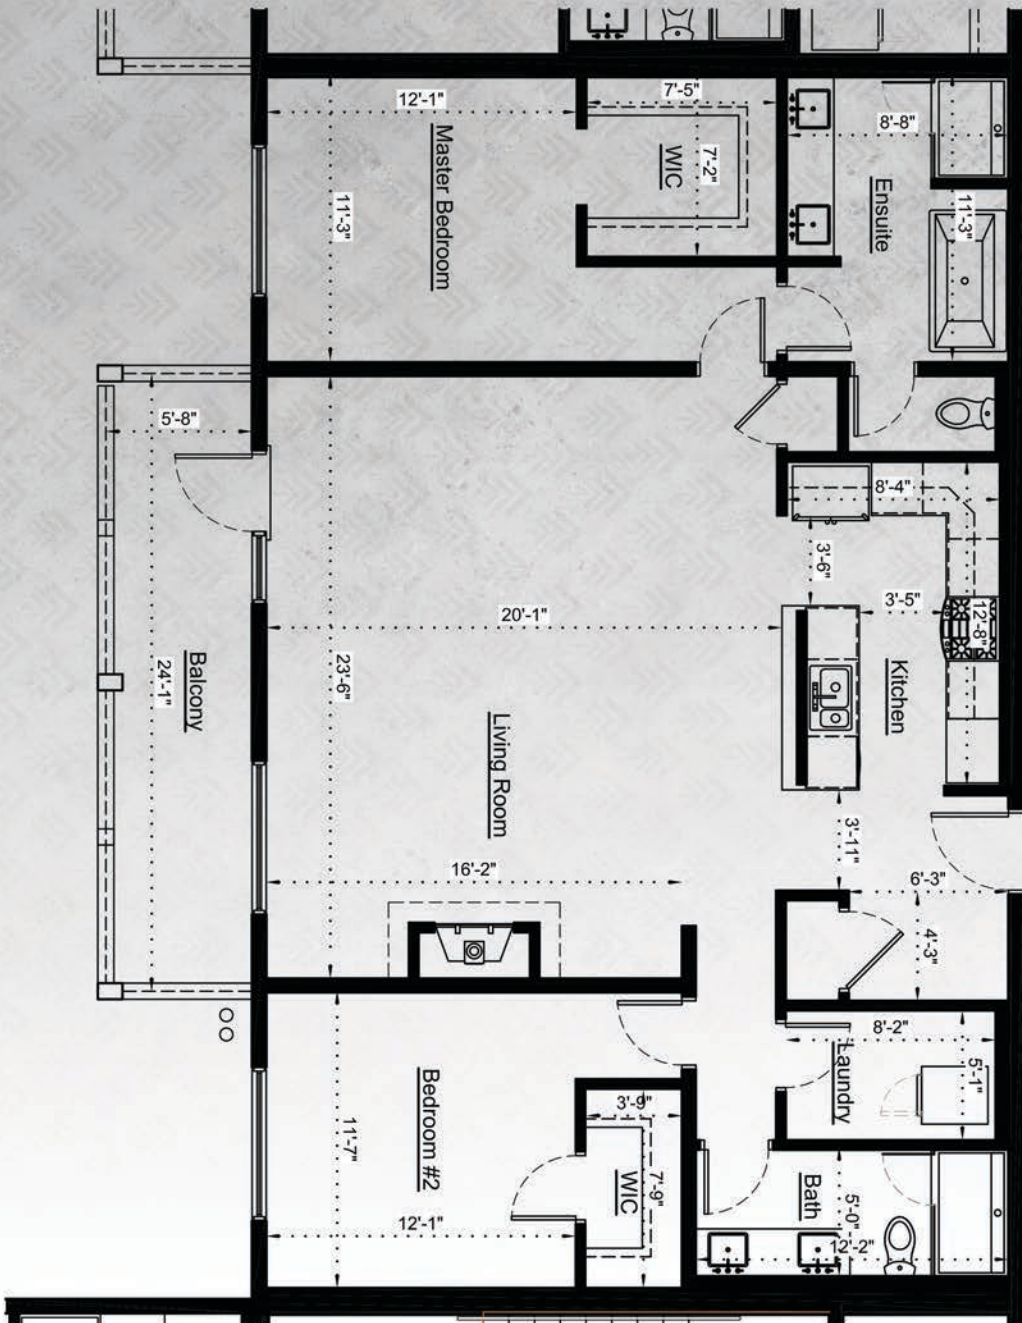

ROCKY MOUNTAIN HOME OWNERSHIP YOUR WAY

RESIDENCES AT TAMARACK

312

1440 sq ft

2 bdrm
2 bath

FLOOR PLANS

Square footage and unit plans are approximate and subject to change at any time.