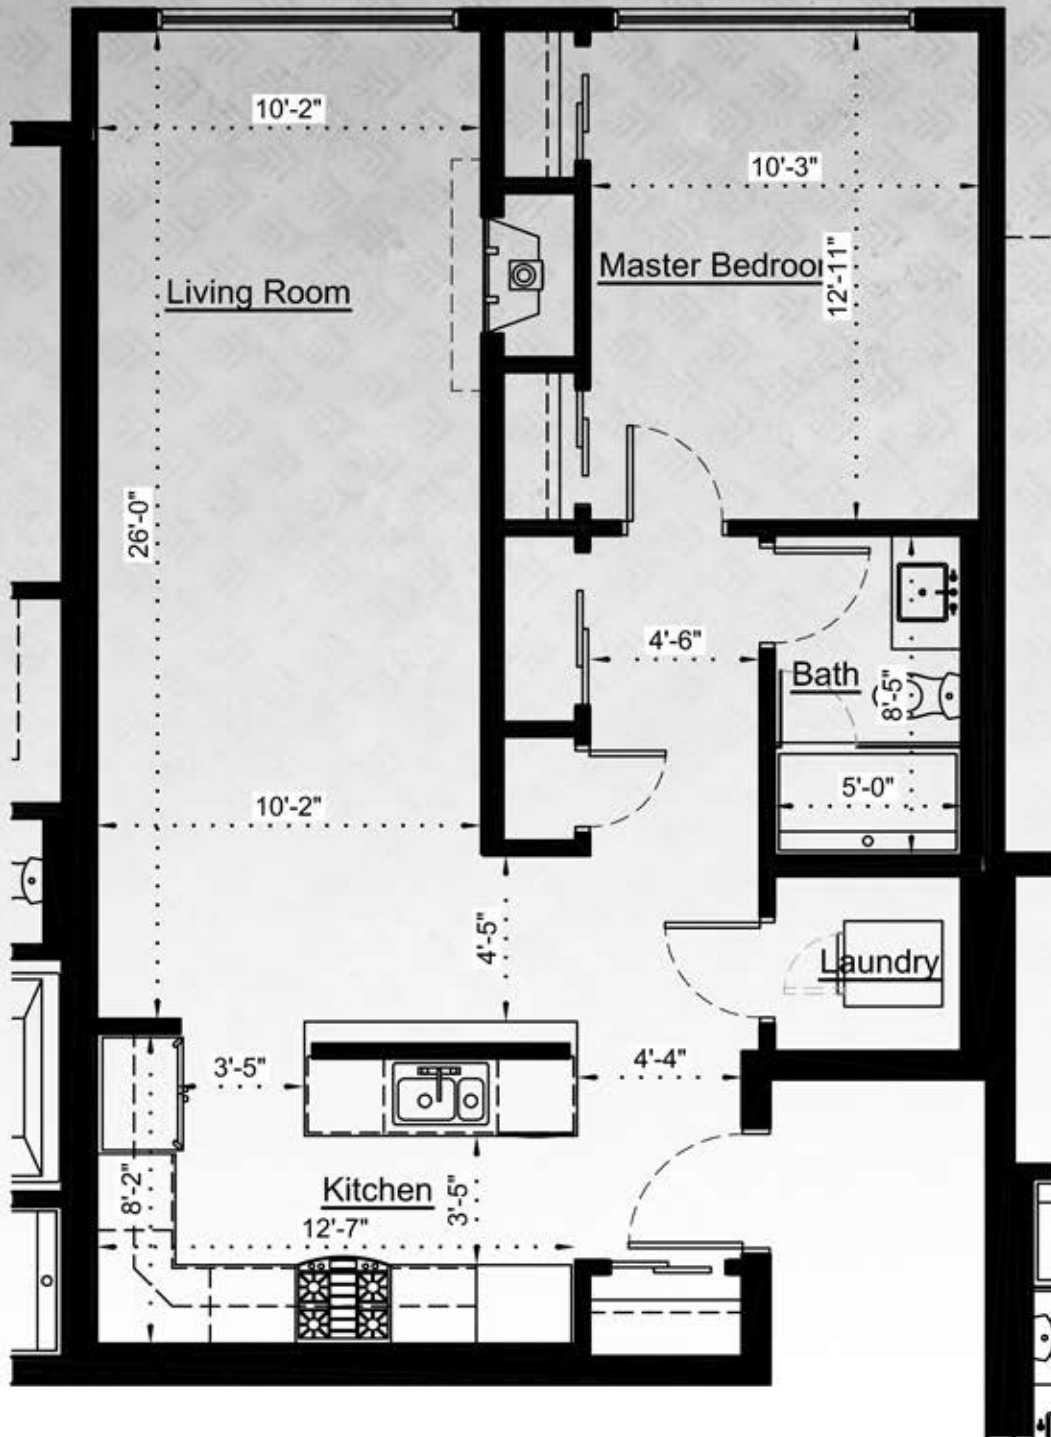

ROCKY MOUNTAIN HOME OWNERSHIP YOUR WAY

RESIDENCES AT TAMARACK

403

864 sq ft

1 bdrm
1 bath

FLOOR PLANS

Square footage and unit plans are approximate and subject to change at any time.